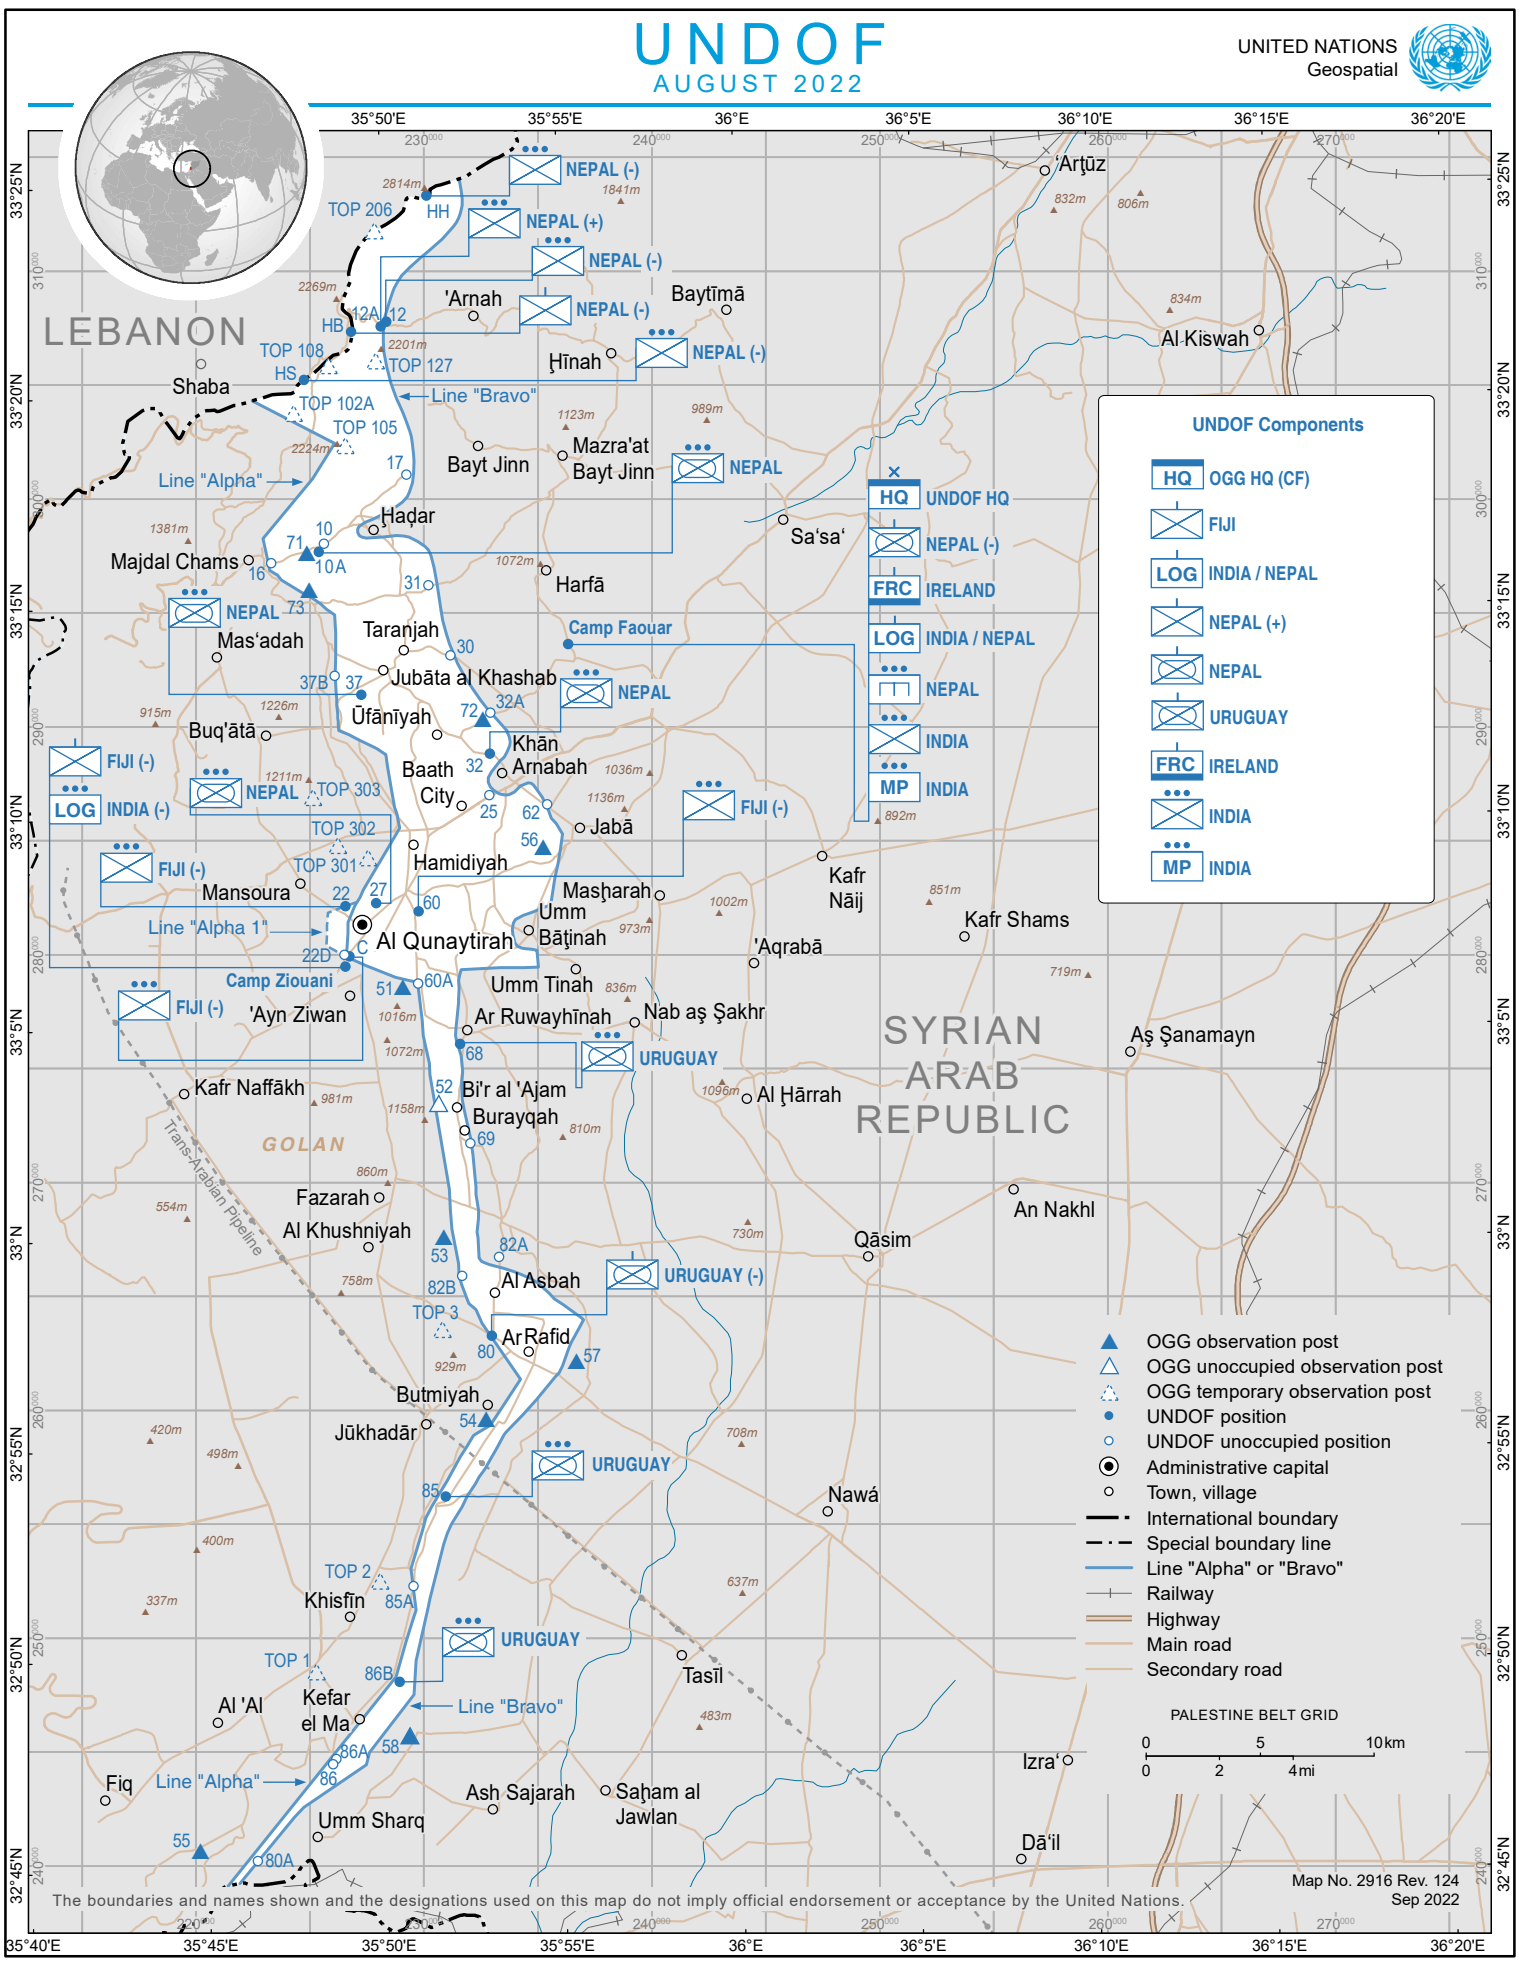

UNDOF

AUGUST 2022

UNITED NATIONS
Geospatial

LEBANON

SYRIAN
ARAB
REPUBLIC

GOLAN

UNDOF Components

- OGG HQ (CF)
- FIJI
- LOG INDIA / NEPAL
- NEPAL (+)
- NEPAL
- URUGUAY
- FRC IRELAND
- INDIA
- MP INDIA

- OGG observation post
- OGG unoccupied observation post
- OGG temporary observation post
- UNDOF position
- UNDOF unoccupied position
- Administrative capital
- Town, village
- International boundary
- Special boundary line
- Line "Alpha" or "Bravo"
- Railway
- Highway
- Main road
- Secondary road

The boundaries and names shown and the designations used on this map do not imply official endorsement or acceptance by the United Nations.