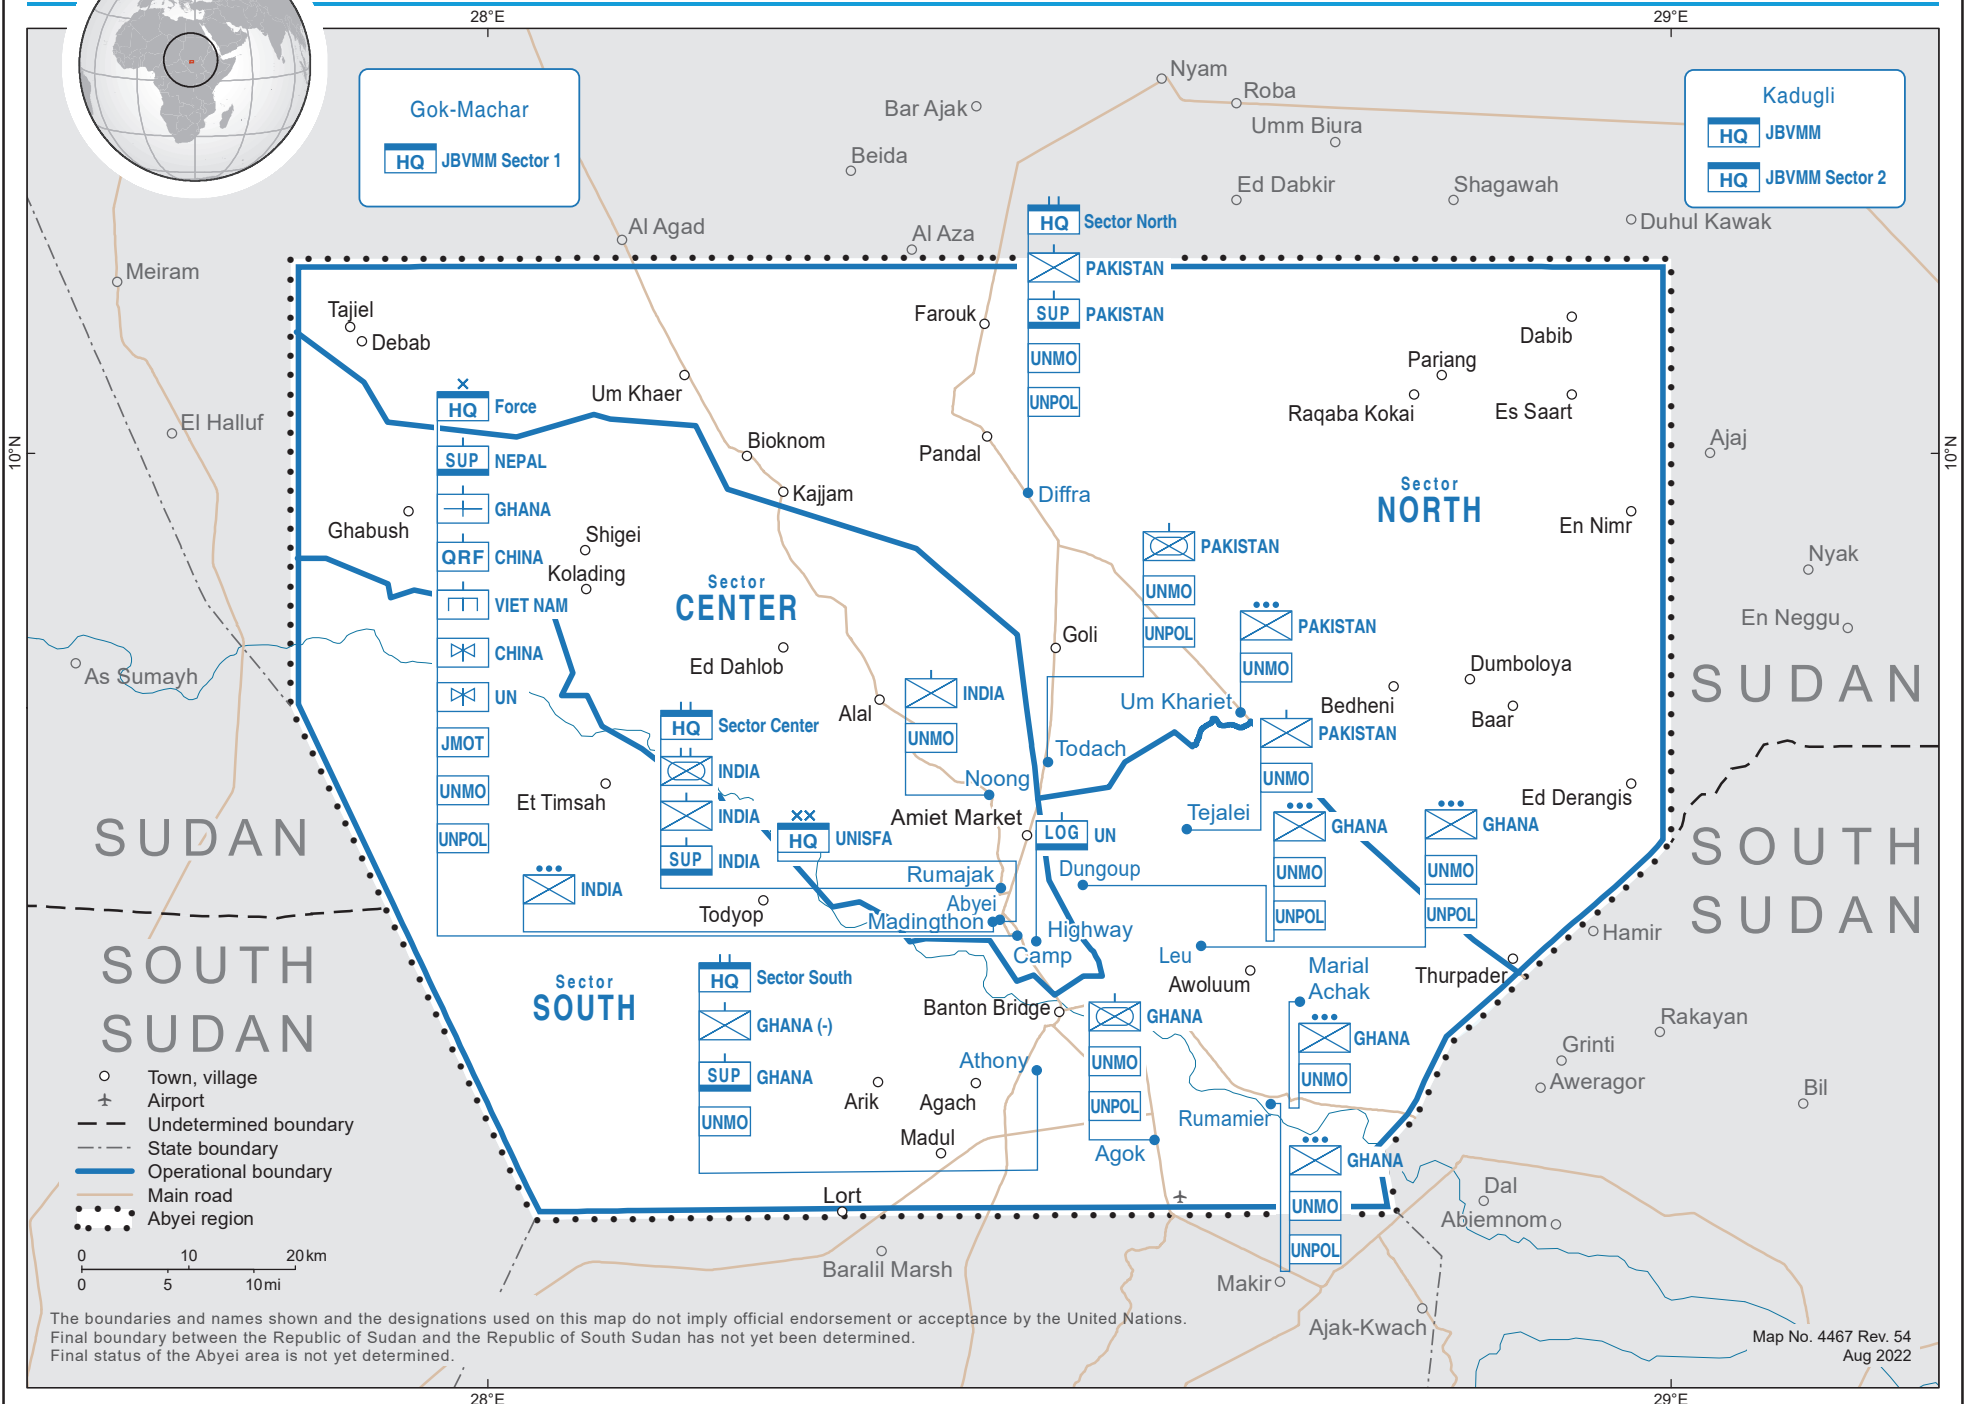

UNISFA

AUGUST 2022

Gok-Machar
HQ JBVMM Sector 1

Kadugli
HQ JBVMM Sector 2

Sector Center

- HQ Force
- SUP NEPAL
- GHANA
- QRF CHINA
- VIET NAM
- CHINA
- UN
- JMOT
- UNMO
- UNPOL

Sector Center

- HQ
- INDIA
- INDIA
- INDIA
- SUP INDIA
- UNISFA

Sector South

- HQ
- GHANA (-)
- SUP GHANA
- UNMO

Sector North

- HQ
- PAKISTAN
- SUP PAKISTAN
- UNMO
- UNPOL

PAKISTAN

- UNMO
- UNPOL

INDIA

- UNMO

GHANA

- UNMO
- UNPOL

GHANA

- UNMO
- UNPOL

GHANA

- UNMO
- UNPOL

The boundaries and names shown and the designations used on this map do not imply official endorsement or acceptance by the United Nations. Final boundary between the Republic of Sudan and the Republic of South Sudan has not yet been determined. Final status of the Abyei area is not yet determined.