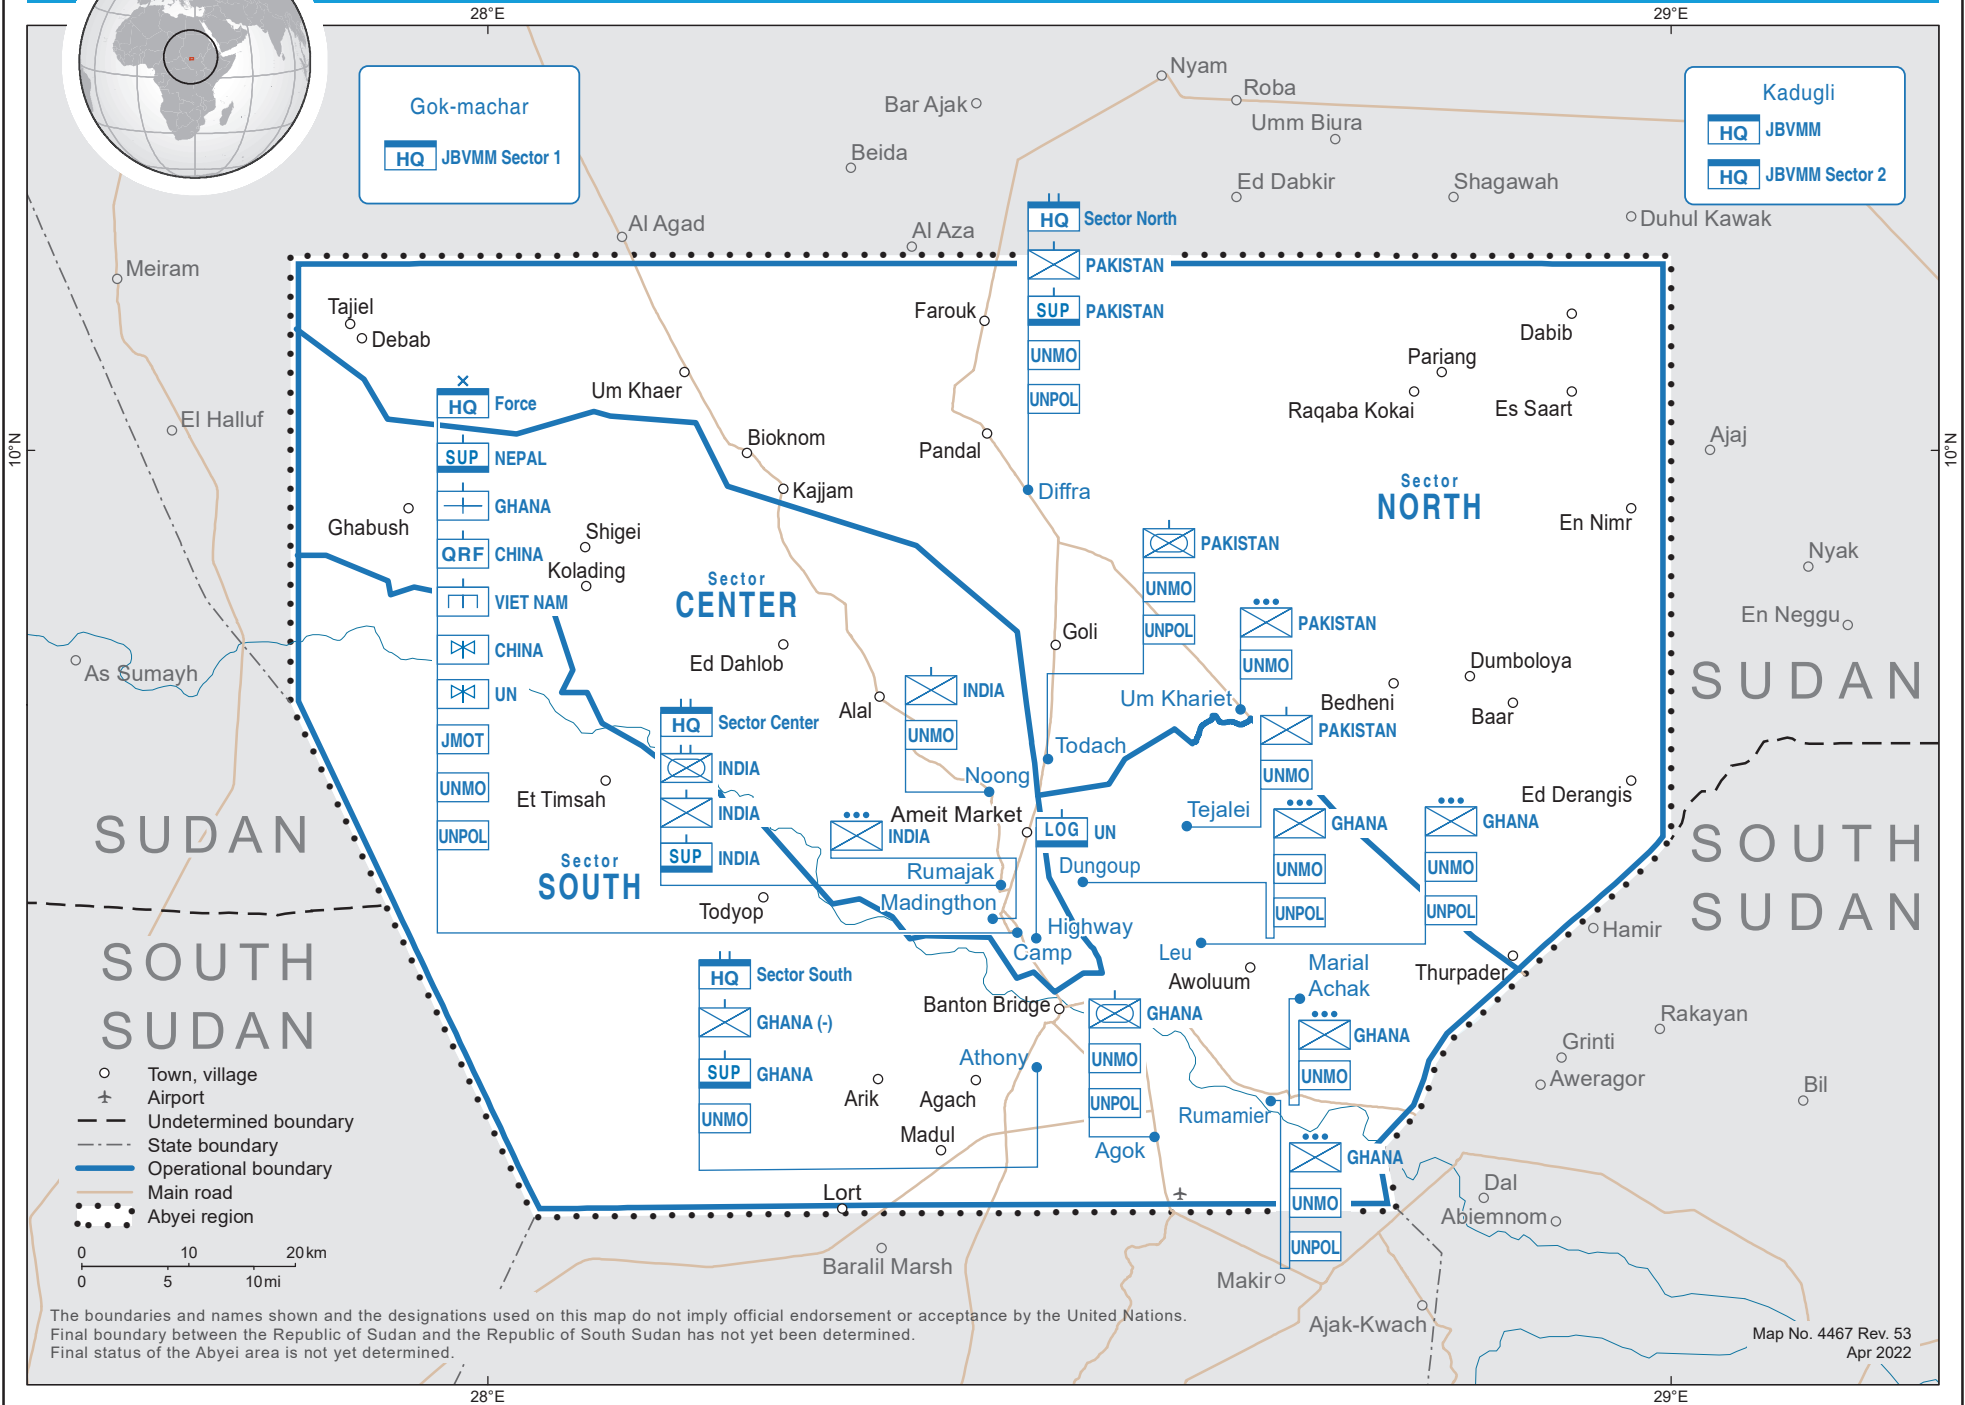

UNISFA

APRIL 2022

UNITED NATIONS
Geospatial

Gok-machar
HQ JBVMM Sector 1

Kadugli
HQ JBVMM
HQ JBVMM Sector 2

10°N

10°N

28°E

29°E

28°E

29°E

SUDAN
SOUTH SUDAN

SUDAN
SOUTH SUDAN

Sector NORTH

Sector CENTER

Sector SOUTH

- Town, village
 - ✈ Airport
 - - - Undetermined boundary
 - - - State boundary
 - Operational boundary
 - Main road
 - ⋯ Abyei region
- 0 10 20km
0 5 10mi

The boundaries and names shown and the designations used on this map do not imply official endorsement or acceptance by the United Nations.
Final boundary between the Republic of Sudan and the Republic of South Sudan has not yet been determined.
Final status of the Abyei area is not yet determined.

Map No. 4467 Rev. 53
Apr 2022