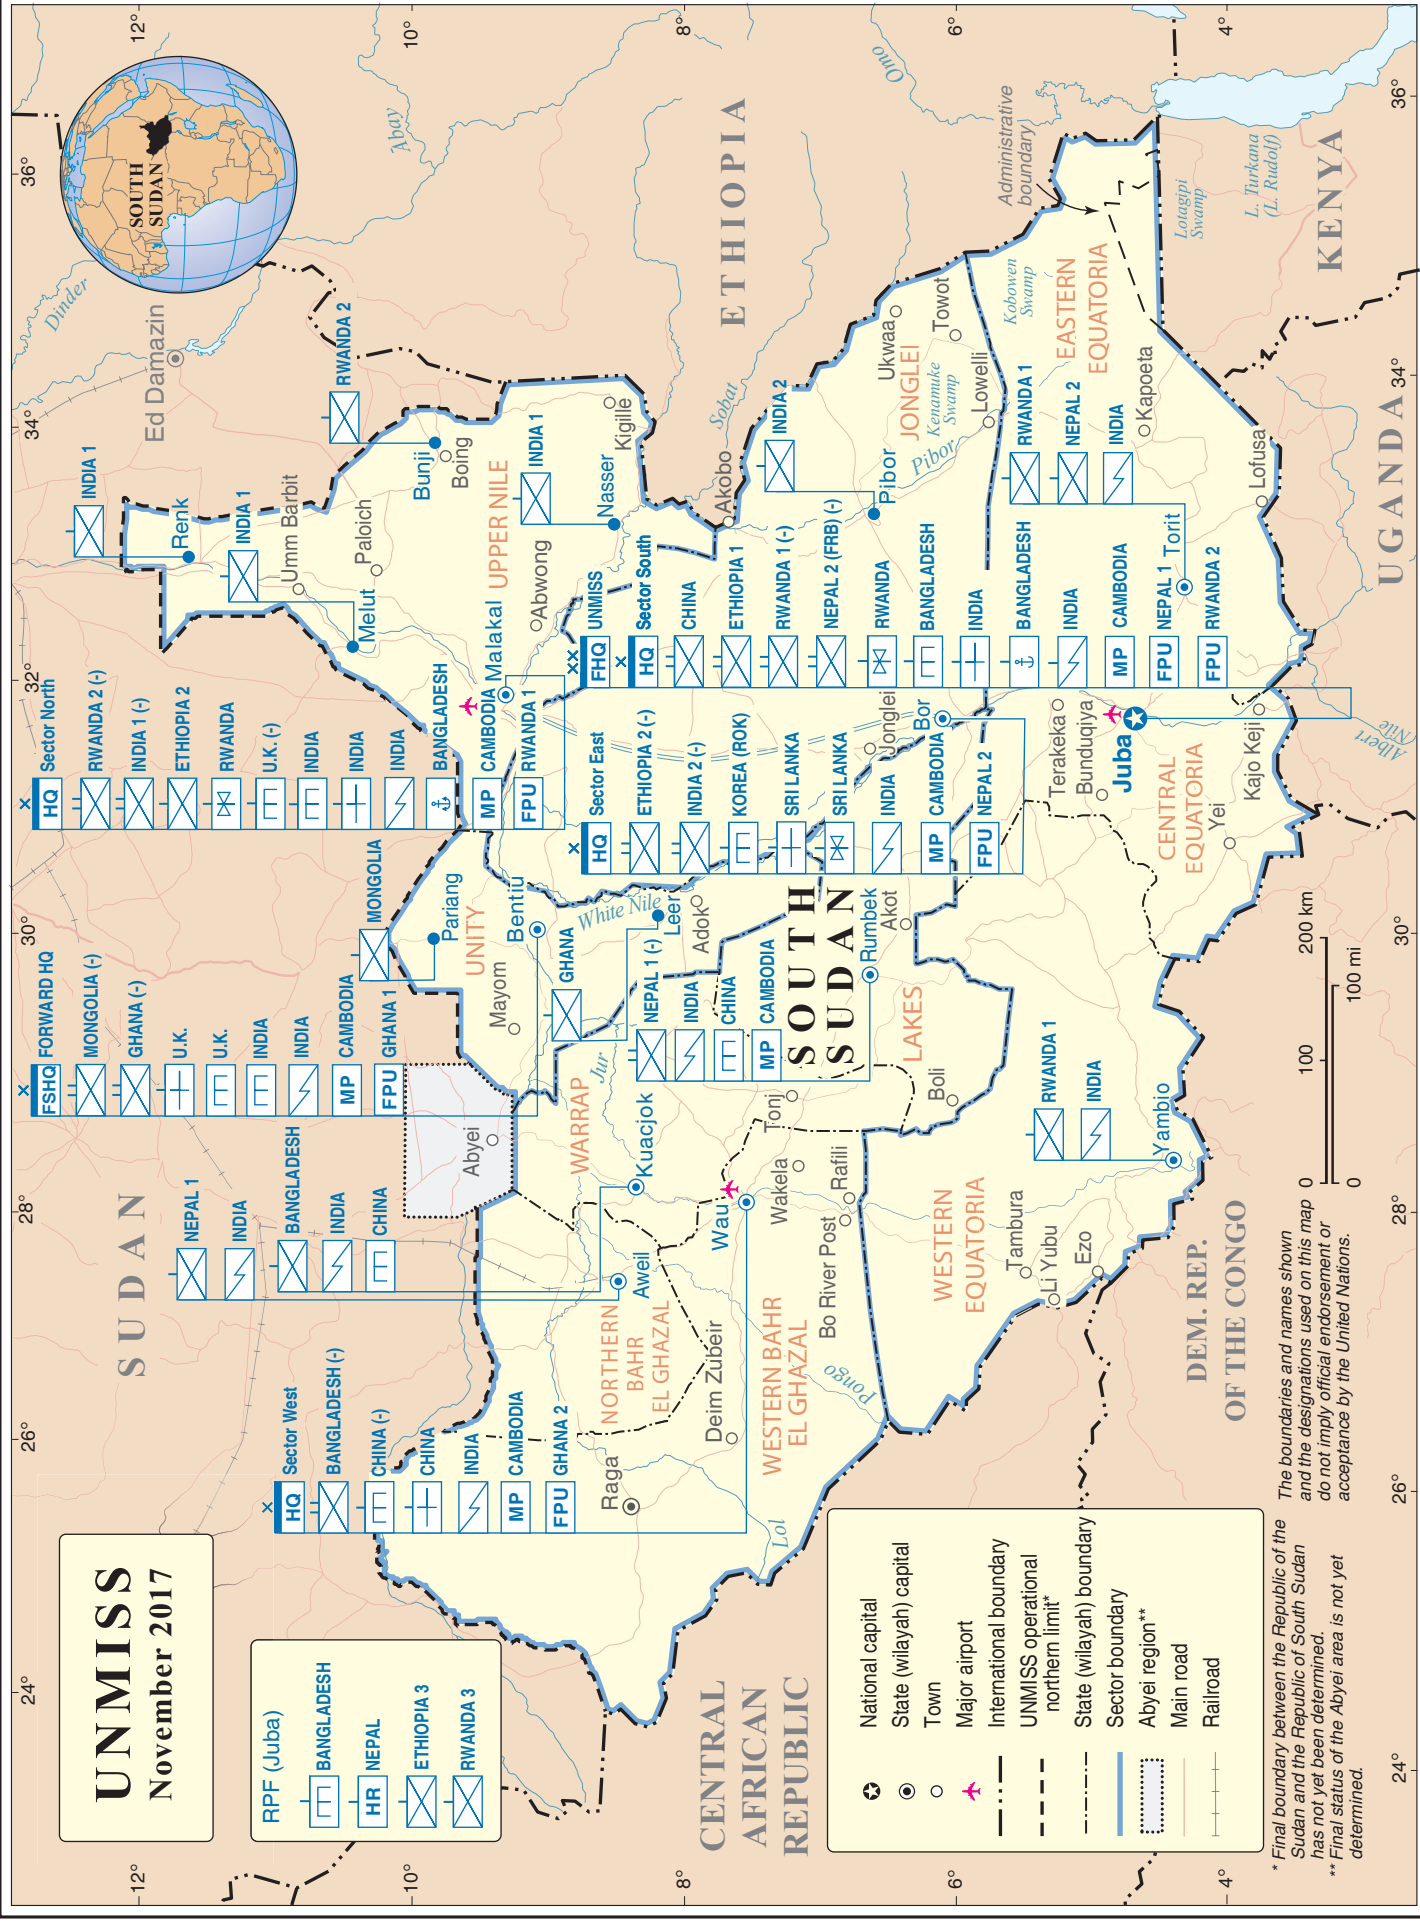

UNMISS November 2017

RPF (Juba)

BANGLADESH
 HR NEPAL
 ETHIOPIA 3
 RWANDA 3

- National capital
- State (wilayah) capital
- Town
- Major airport
- International boundary
- UNMISS operational northern limit*
- State (wilayah) boundary
- Sector boundary
- Abyei region**
- Main road
- Railroad

* Final boundary between the Republic of the Sudan and the Republic of South Sudan has not yet been determined.

** Final status of the Abyei area is not yet determined.

The boundaries and names shown and the designations used on this map do not imply official endorsement or acceptance by the United Nations.