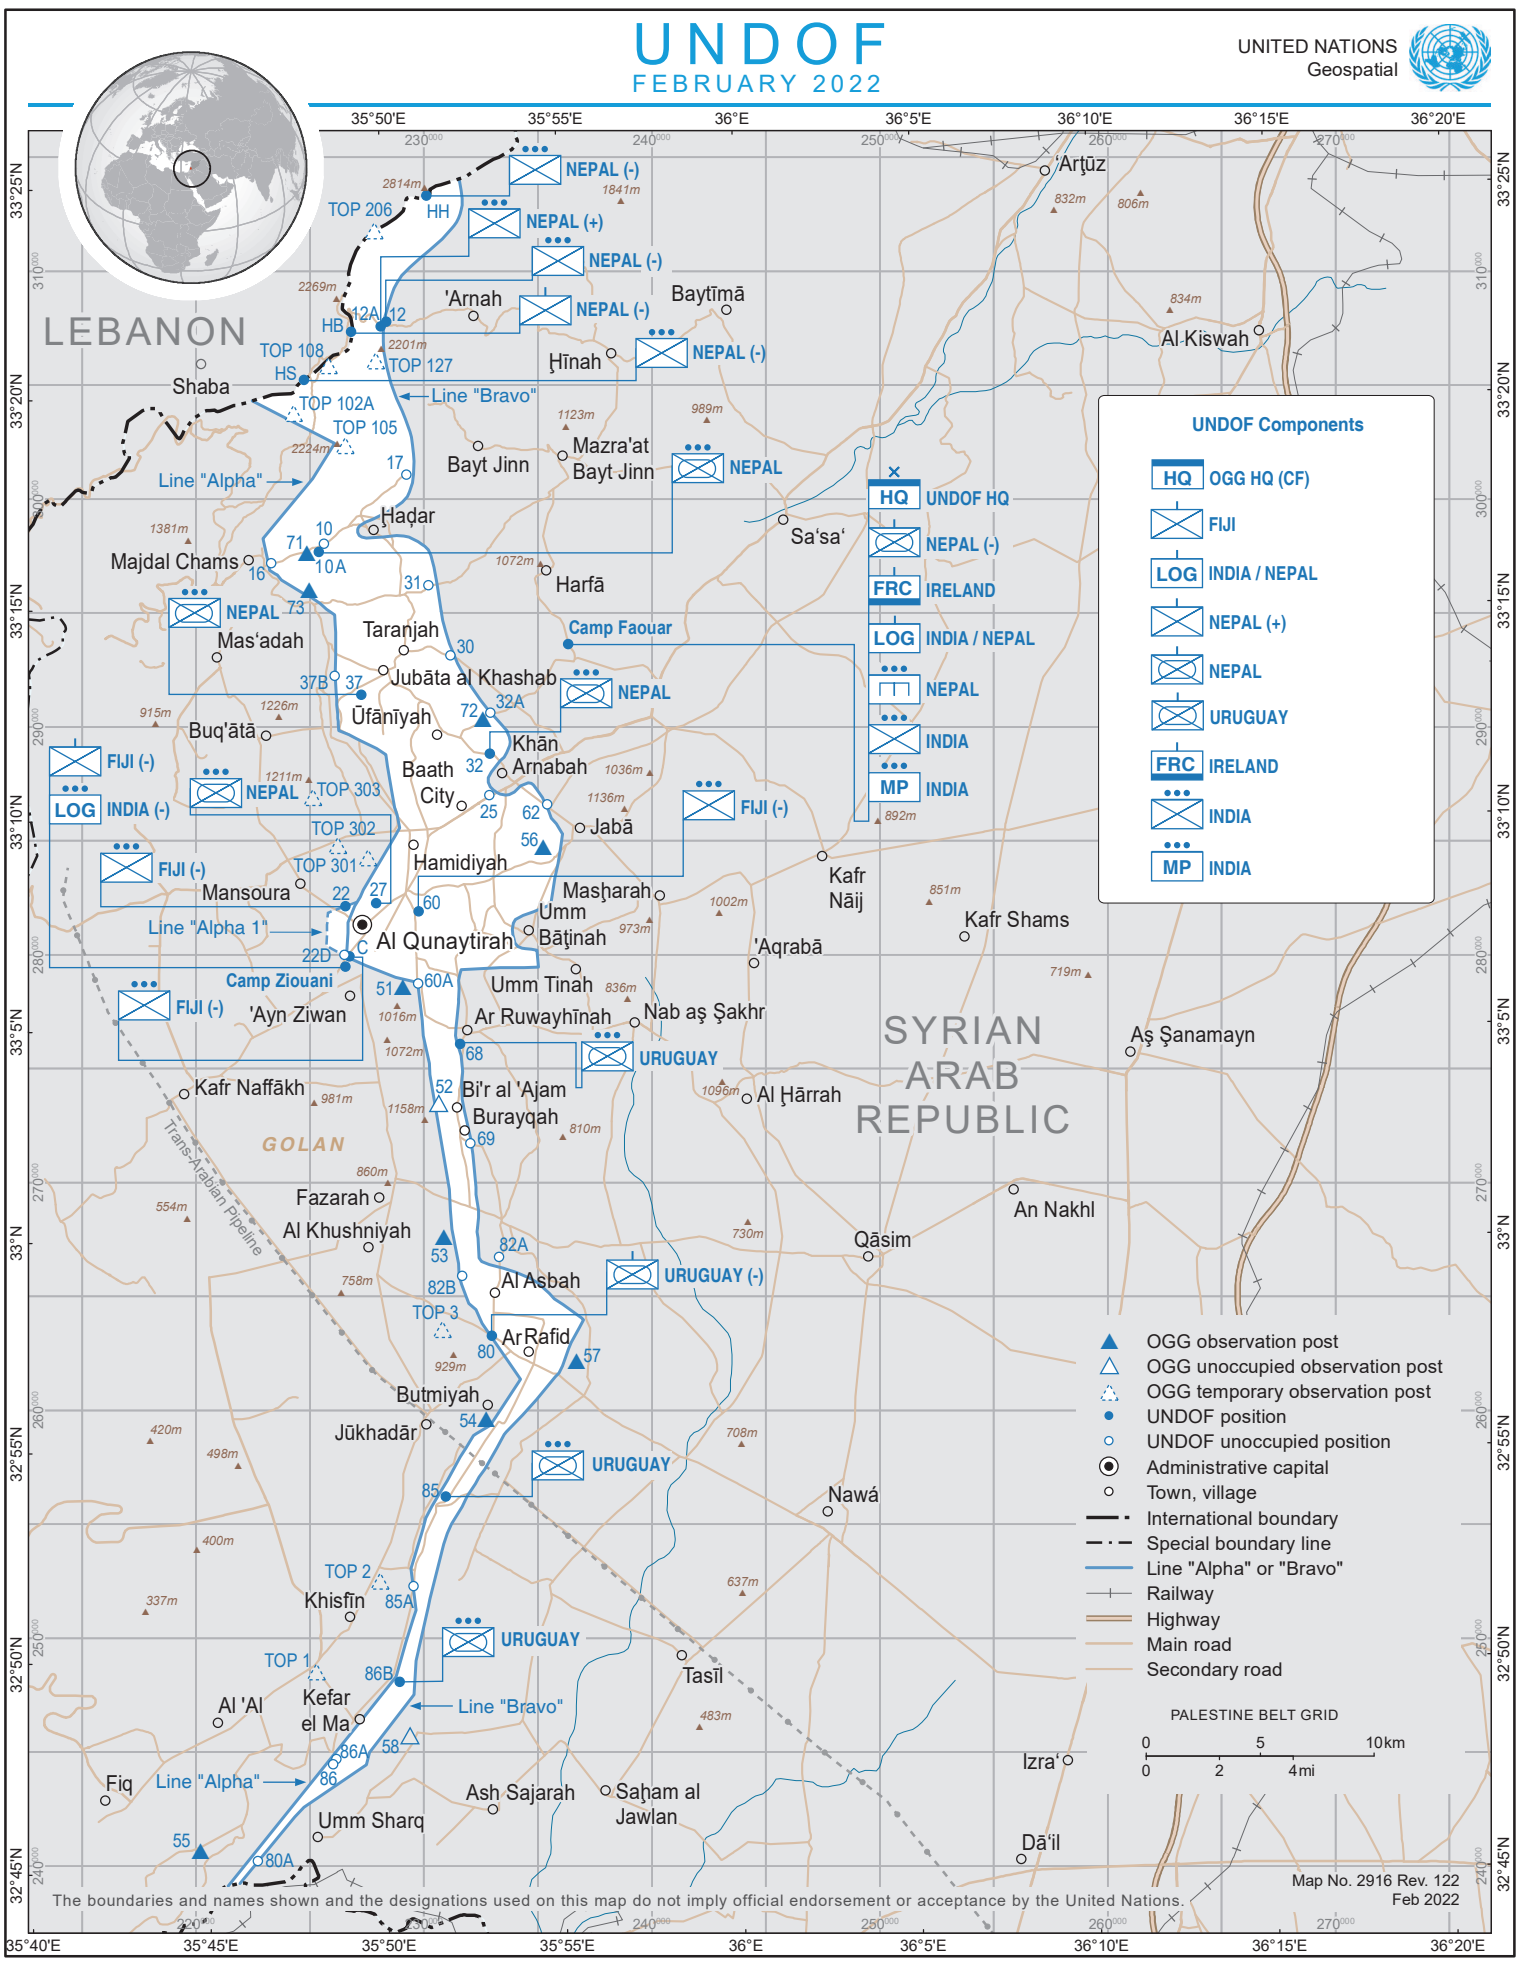

# UNDOF

FEBRUARY 2022

UNITED NATIONS  
Geospatial

### UNDOF Components

- OGG HQ (CF)
- FIJI
- INDIA / NEPAL
- NEPAL (+)
- NEPAL
- URUGUAY
- IRELAND
- INDIA
- INDIA
- INDIA

- OGG observation post
- OGG unoccupied observation post
- OGG temporary observation post
- UNDOF position
- UNDOF unoccupied position
- Administrative capital
- Town, village
- International boundary
- Special boundary line
- Line "Alpha" or "Bravo"
- Railway
- Highway
- Main road
- Secondary road

The boundaries and names shown and the designations used on this map do not imply official endorsement or acceptance by the United Nations.

Map No. 2916 Rev. 122  
Feb 2022